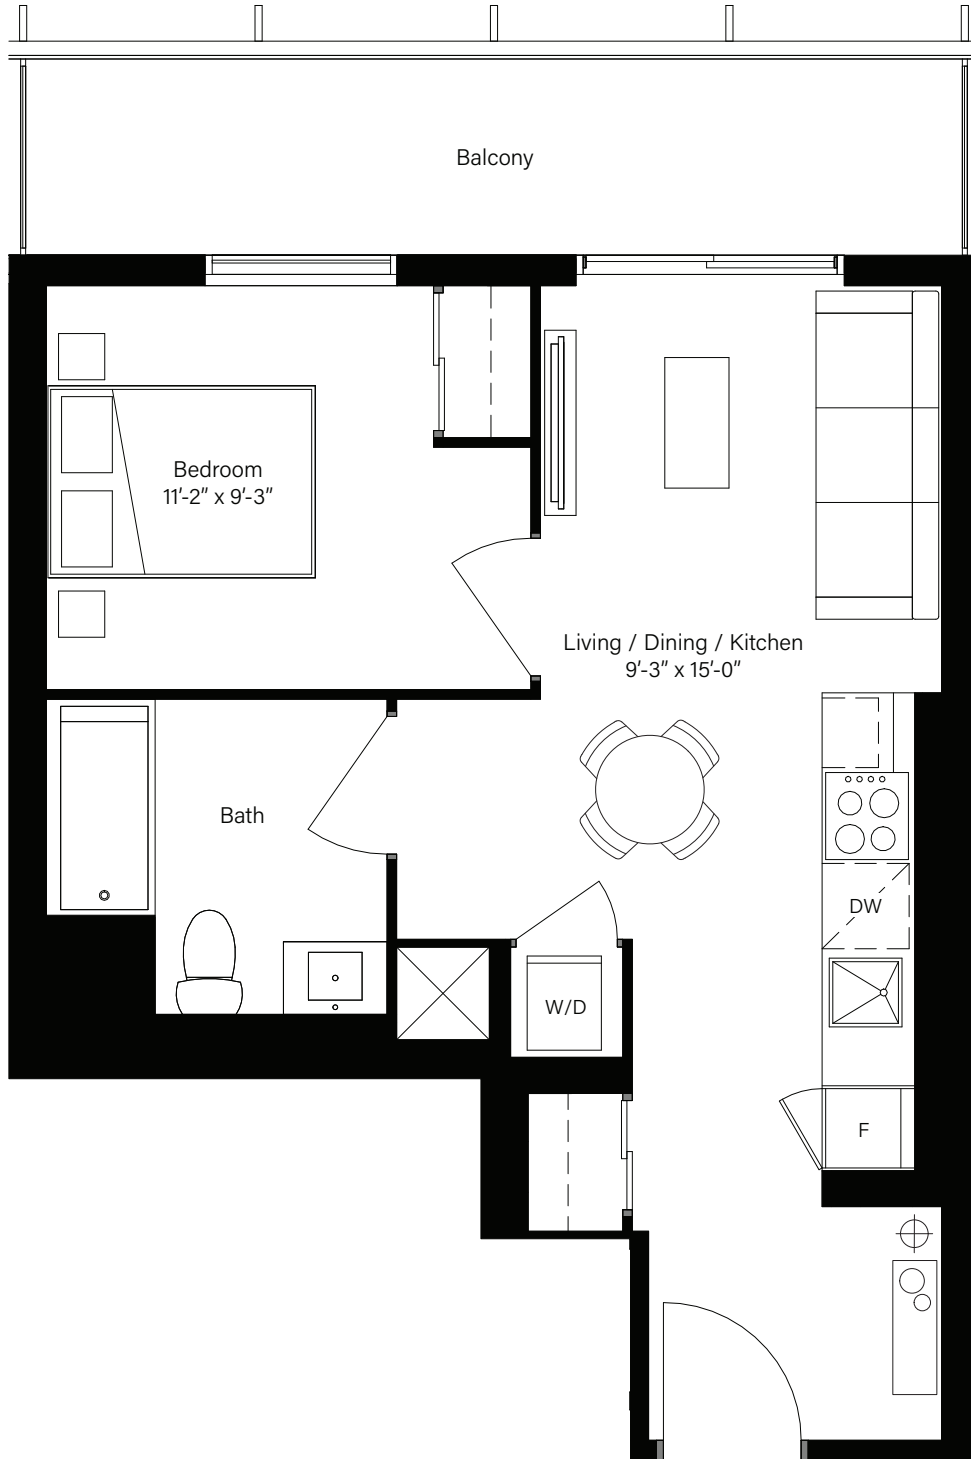

TOWER 1

PCC500 1 BEDROOM

500 SQ. FT.

PICKERING
CITY
CENTRE

LEVELS 7-PH

PICKERINGCITYCENTRE.COM

All prices, figures, sizes, specifications and information are subject to change without notice. E. & O.E. All areas and stated dimensions are approximate. Actual usable floor space, living area and square footage may vary from stated floor area. All illustrations are artist's concept only. Actual unit and/or balcony and/or terrace and/or patio may be a reverse mirror image of the plan presented. The plan presented does not represent the orientation of the actual unit. Exterior building elements may be visible from within unit, including but not limited to frit patterning, mullion/metal panel placements, or other visual treatments. The purchase price does not include any furniture.