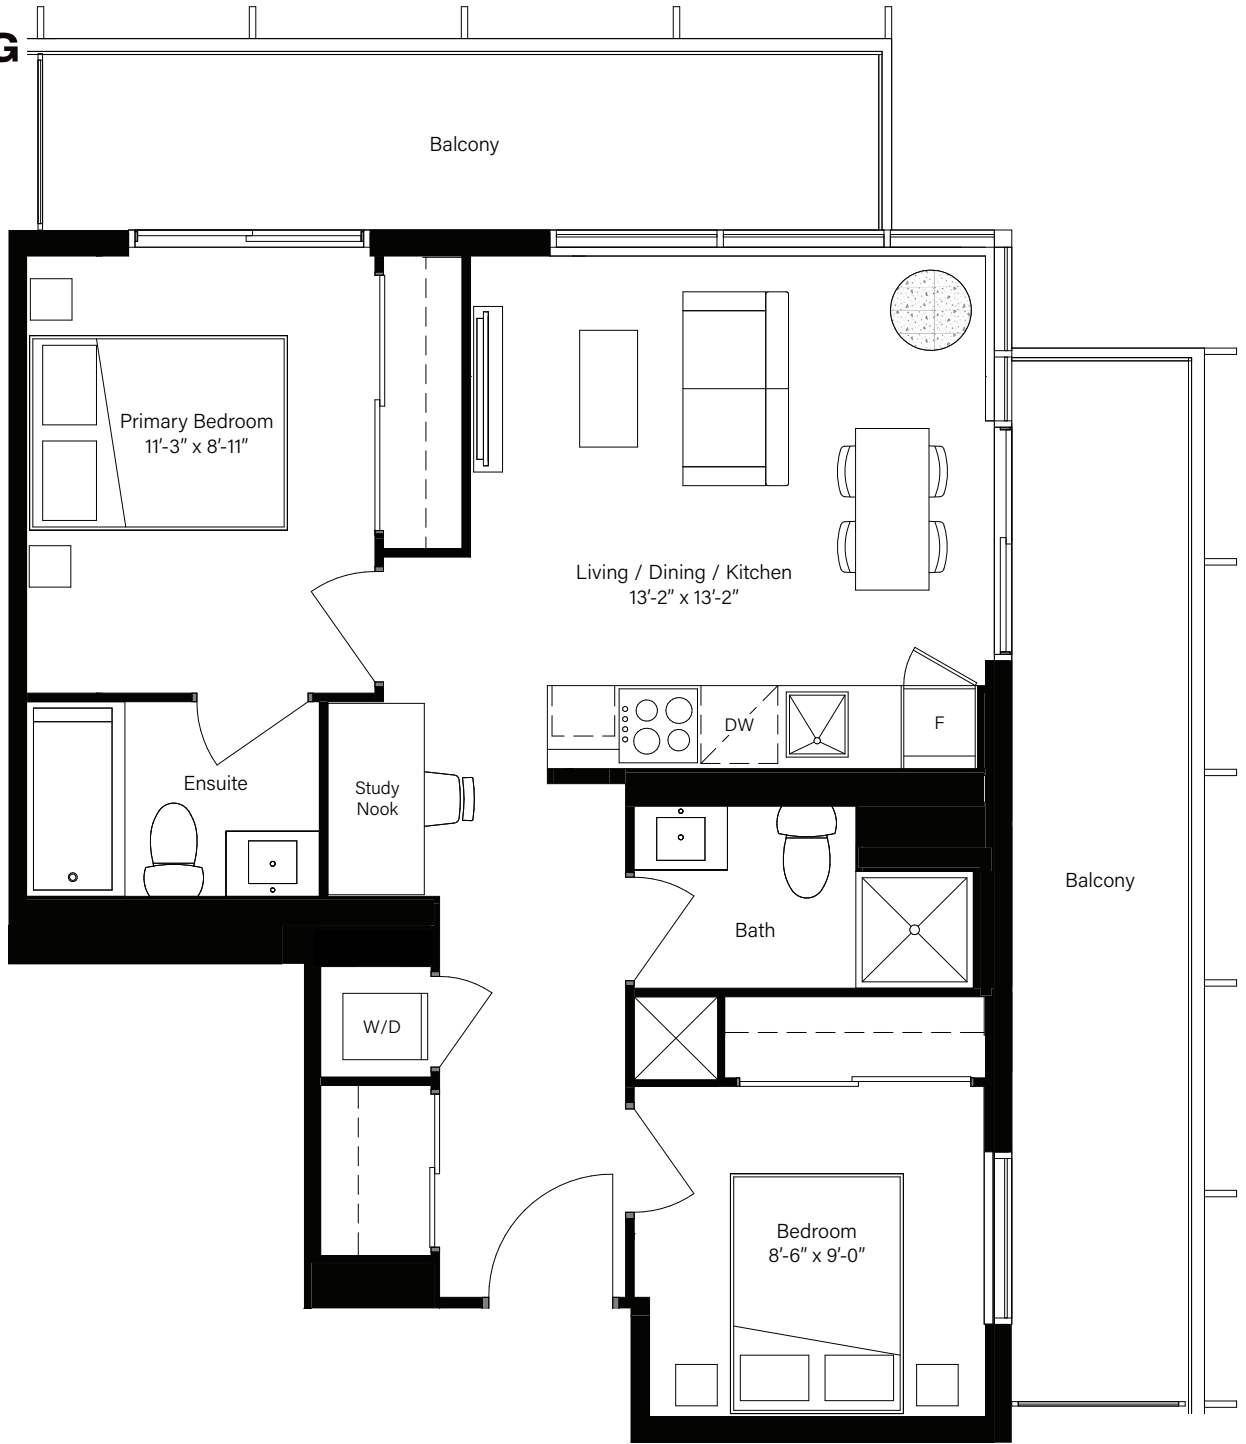

TOWER 1

PCC686 2 BEDROOM

686 SQ. FT.

PICKERING CITY CENTRE

LEVELS 7-PH

PICKERINGCITYCENTRE.COM

All prices, figures, sizes, specifications and information are subject to change without notice. E. & O.E. All areas and stated dimensions are approximate. Actual usable floor space, living area and square footage may vary from stated floor area. All illustrations are artist's concept only. Actual unit and/or balcony and/or terrace and/or patio may be a reverse mirror image of the plan presented. The plan presented does not represent the orientation of the actual unit. Exterior building elements may be visible from within unit, including but not limited to frit patterning, mullion/metal panel placements, or other visual treatments. The purchase price does not include any furniture.